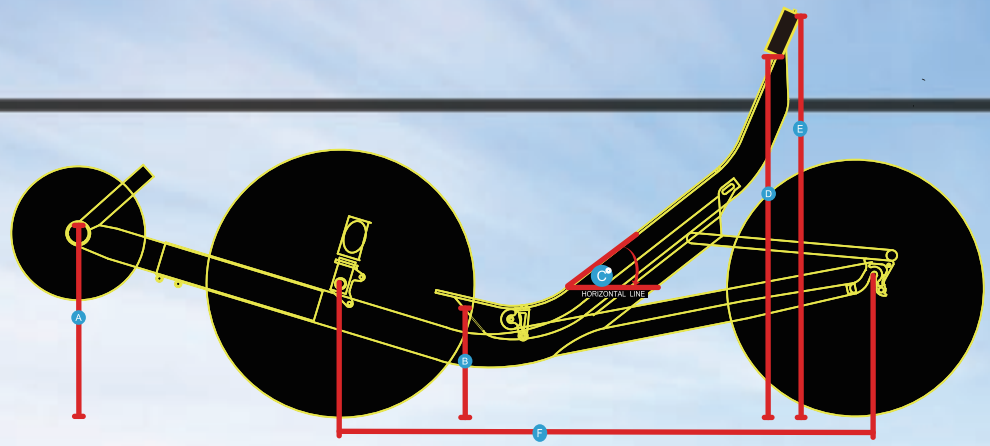

## FRAME SPECIFICATION

Model name	Wheel Size	A Bottom Bracket Height	B Seat Height	C Seat angle -from Horizontal	D Top of seat	E Top of Headrest	F Wheel base
JC20	20"	42.5 cm	23 cm	36~39°	86 cm	103 cm	97 cm

## Riders' info

Model name	JC20
Average weight	18.2 kgs
Rider's weight limited	120 kgs
Rider's height / CM	above155
X-seam /inch	33"-48"
Warranty	5 Years

**PERFORMER**

**BENT**

- JC20
- JC70
- TRIKE-X