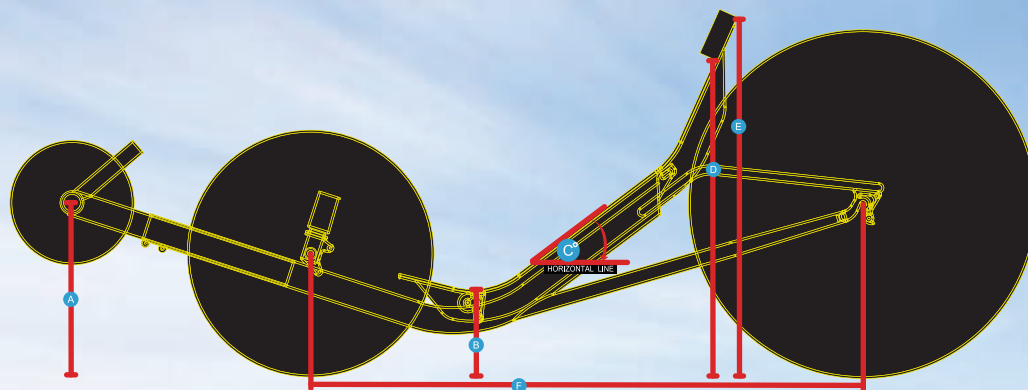

JC70

FRAME SPECIFICATION

		A	B	C	D	E	F
Model name	Wheel Size	Bottom Bracket Height	Seat Height	Seat angle -from Horizontal	Top of seat	Top of Headrest	Wheel base
JC70	20/700C	42.5 cm	26 cm	34~40°	83 cm	100 cm	116 cm

Riders' info

Model name	JC70 Alloy	JC70 Cr-mo
Average weight	18.4 kgs (Mesh 17.1)	19.3kgs (Mesh18.3)
Rider's weight limited	120 kgs	120 kgs
Rider's height / CM	above155	above155
X-seam /inch	36"~48"	36"~48"
Warranty	5 Years	5 Years

Aluminum- 20/700c

MODEL	JC70AL	
Description	AL Tiagra 30s - Disc	AL Deore 27s - Disc
Frame	Alloy 7005	Alloy 7005
Front fork	Steering / Alloy	Steering / Alloy
Seat	FRP w/headrest	FRP w/headrest
Handle bar	Cr-Moly	Cr-Moly
Shifter	Microshift bar end 30s	Microshift bar end 27s
Lever	Avid FR5	Avid FR5
Front Derailleur	SHIMANO R443	SHIMANO R443
Rear Derailleur	SHIMANO Tiagra	SHIMANO Deore
Crankset	SHIMANO Tiagra 50/39/30T	Truvativ IF 52/42/30T
Cassette	SHIMANO Tiagra 12-30T	SHIMANO Acera 11-34T
Brakes	Avid BB5 disc brake	Avid BB5 disc brake
Wheelset	F: Mono 32H ,R: Jalco X320 bearing hub 32H 700C	F: Mono 32H ,R: Jalco X320 bearing hub 32H 700C
Tires	Kenda K-193 20"x1.25, 700 x 32C	Kenda K-193 20"x1.25, 700 x 32C
Headset	Speedmax CW3 1 1/8"	Speedmax CW3 1 1/8"